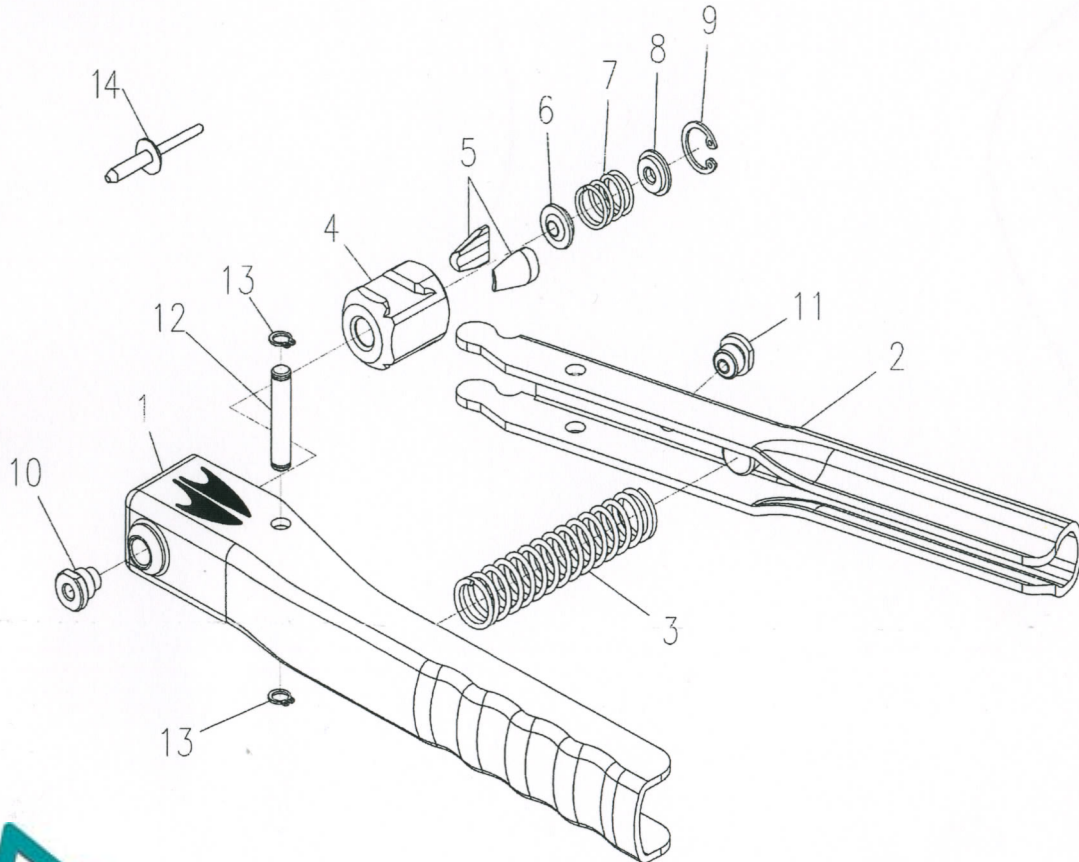

# CT-887A Plastic Rivet Pliers

Ref. No.	Part No.	Description	Q'ty /Tool	Ref. No.	Part No.	Description	Q'ty /Tool
1	SPCT887001A	Handle	1	9	SPCT887009	Retaining Ring	1
2	SPCT887002A	Handle	1	10	SPCT887010	Screw	1
3	SPCT887003	Spring	1	11	SPCT887011	Screw	1
4	SPCT887004	Chuck Housing	1	12	SPCT887012	Pin	1
5	SPCT887005	Chuck	2	13	SPCT887013	Retaining Ring	2
6	SPCT887006	Washer	1		SPCT887014	Riveter (4.8*17.5L)	0~10
7	SPCT887007	Spring	1	14	SPCT887015	Riveter (6.2*25L)	0~10
8	SPCT887008	Washer	1				